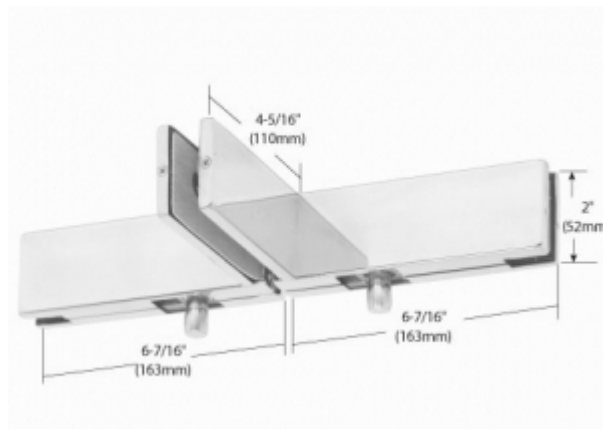

Transom Top Pivots

Model No
Description

Model No
Description

PF-SLMTP

Sidelite Mounted Top Pivot
With TTPI Insert Included
Non Handed
2 3/4" (70mm) or 2 9/16" (65mm)
Backset (Field Adjustable)

PF-TTPI

Transom Top Pivot Insert

Available 605, 629, 630 Please Specify When Ordering

PF-WMTP

Wall Mounted Transom Pivot
With TTPI Insert Included
Non Handed
2 3/4" (70mm) or 2 9/16" (65mm)
Backset (Field Adjustable)

PF-TTPI

Transom Top Pivot Insert

Available 605, 629, 630 Please Specify When Ordering

PF-SLMTP

Sidelite Mounted Top Pivot
With 2 TTPI Inserts Included
Non Handed
2 3/4" (70mm) or 2 9/16" (65mm)
Backset (Field Adjustable)

PF-TTPI

Transom Top Pivot Insert

Available 605, 629, 630 Please Specify When Ordering

Transom Top Pivots

Model No Description	Model No Description
-------------------------	-------------------------

PF-SLTP90LH

**Sidelite Mount 90° Top Pivot
With TTPI Insert Included**
2 3/4"(70mm) or 2 9/16"(65mm)
Backset (Field Adjustable)